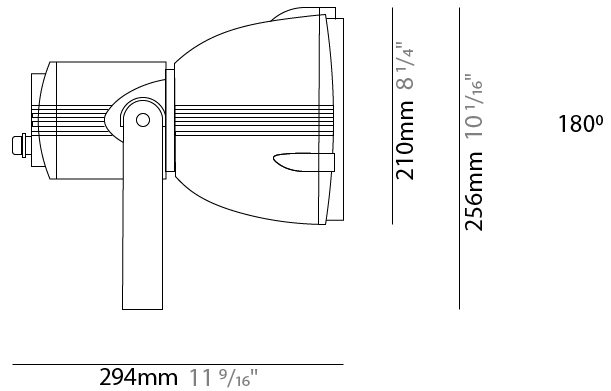

GENERAL

Series: Reef
Brand: Side
Division: Exterior
Mounting Type: Surface
Mounting Location: Above Ground
Subcategory: Flood

PHYSICAL

Shape: Dome
Diameter (mm): 210
Diameter (in): 8 1/4
Length (mm): 294
Length (in): 11 9/16
Height (mm): 256
Height (in): 10 1/16
Light Distribution: Adjustable / Direct
Weight (kg): 4.3
Weight (lbs): 9.48
Diffuser: Clear tempered glass
Fixture Finish: BLK / GRV
Fixture Material: Aluminum Die Cast

ELECTRICAL

Lamp Type: LED (Zhaga Standard)
Input Wattage (W): 40.1
Total Output Wattage (W): 36.5
Dimming: Tri-Mode (Non-Dimming and Phase Dimming (120Vac only) and 0-10V Dimming)
Driver Included: Yes
Driver Location: Integrated
Driver Type: Constant Current - Universal
Driver Class: Class 2
Input Voltage (V): 120 - 277
Constant Current (MA): 1050
Upon Request: (Not included - see components [IP65 or higher enclosure to be supplied by others]) Remote: 0-10Vdc dimming

LED

Color Temperature (°K): 3000 / 4000
Max. Delivered Lumen (lm): 5452.9 / 5670.6
Nominal Lumen (lm): 6010 / 6250
CRI: >80 CRI
Lamp Life (hrs): 50000

OPTICAL

Optic°: 15 / 25 / 40

RATINGS AND CERTIFICATIONS

Certified By: Certified for North American Standards
IP rating: IP65
IK Rating: IK06

4kg / 8.82 lbs