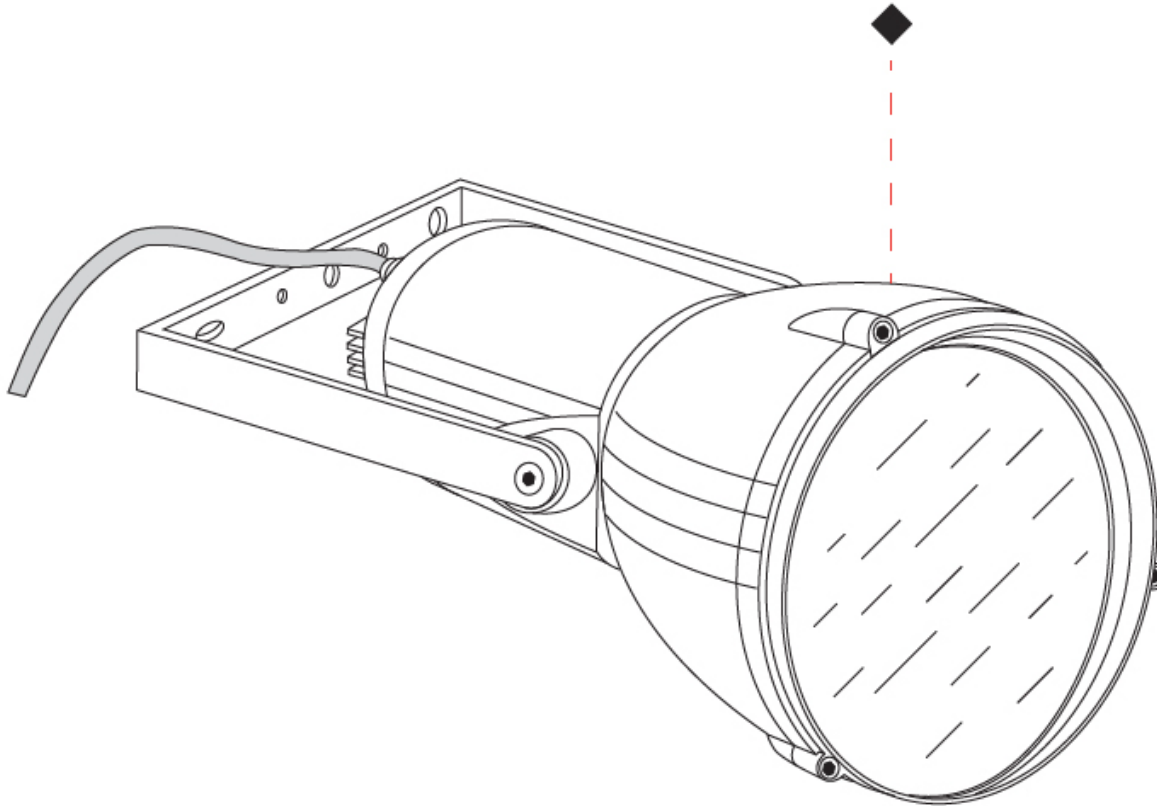

MINI REEF SURFACE

E10F0015-

PROJECT _____

TYPE _____

SPECIFIER _____

QUANTITY _____

DATE _____

E